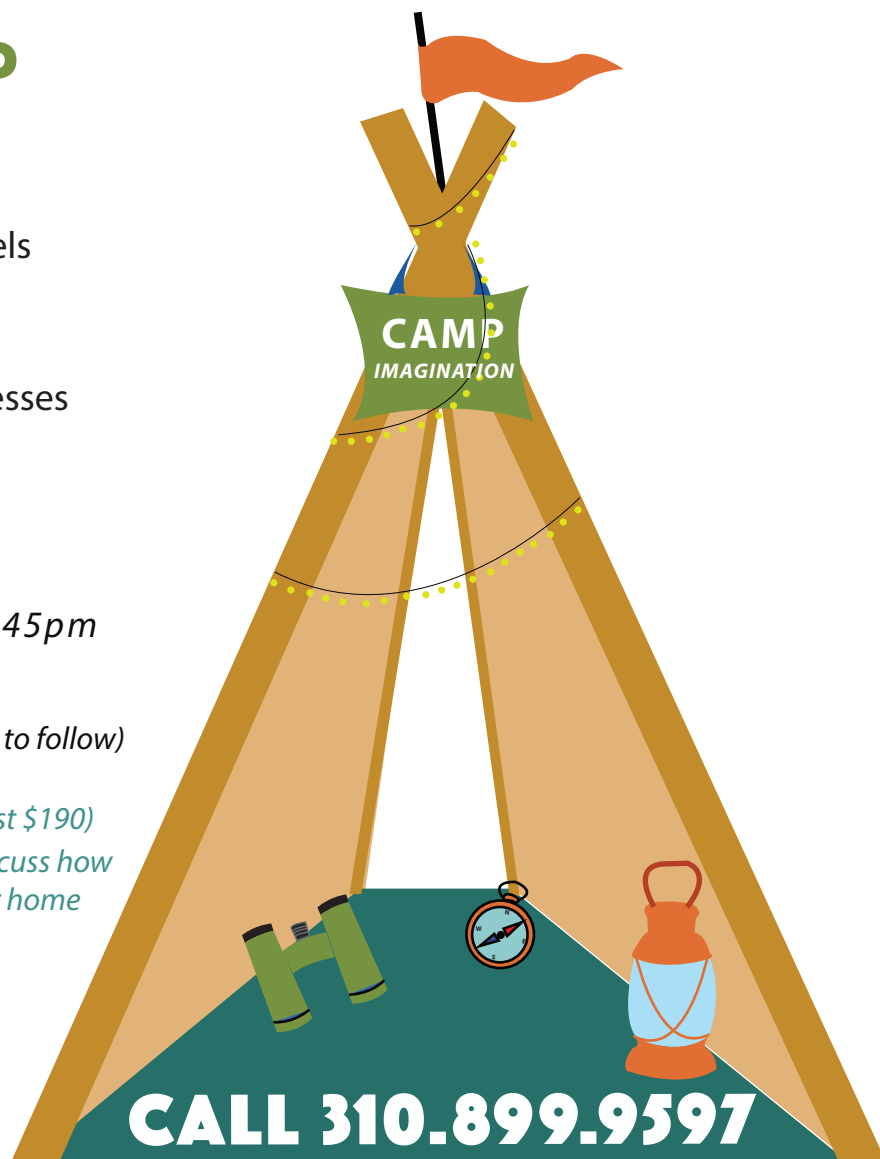

## THEN THIS CAMP IS FOR THEM!

**6-9 years old**

DATE: August 8-12, TIME: 8:45am-12:45pm

COST: \$825

LOCATION: Palisades Satellite Gym (*address to follow*)

*We recommend booking a 1:1 session (cost \$190) with Nas after SBB Camp concludes to discuss how to use what your child has learned in your home and school.*